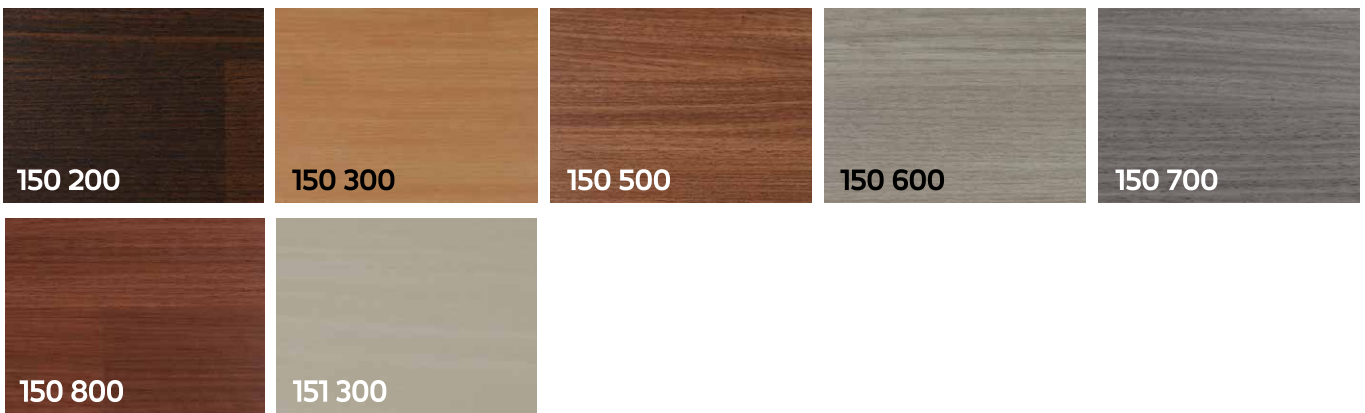

For Moderate Commercial Areas

Orta Düzey Ticari Alanlar İçin

Многослойный компактный
виниловый пол

BETONIST (210)

NEO WOOD (150 / 151)

GAIA (100 / 101)

TRADITION (330 / 331)

** Real products may differ from above images. Please kindly note to ask for real products samples before confirming your order.