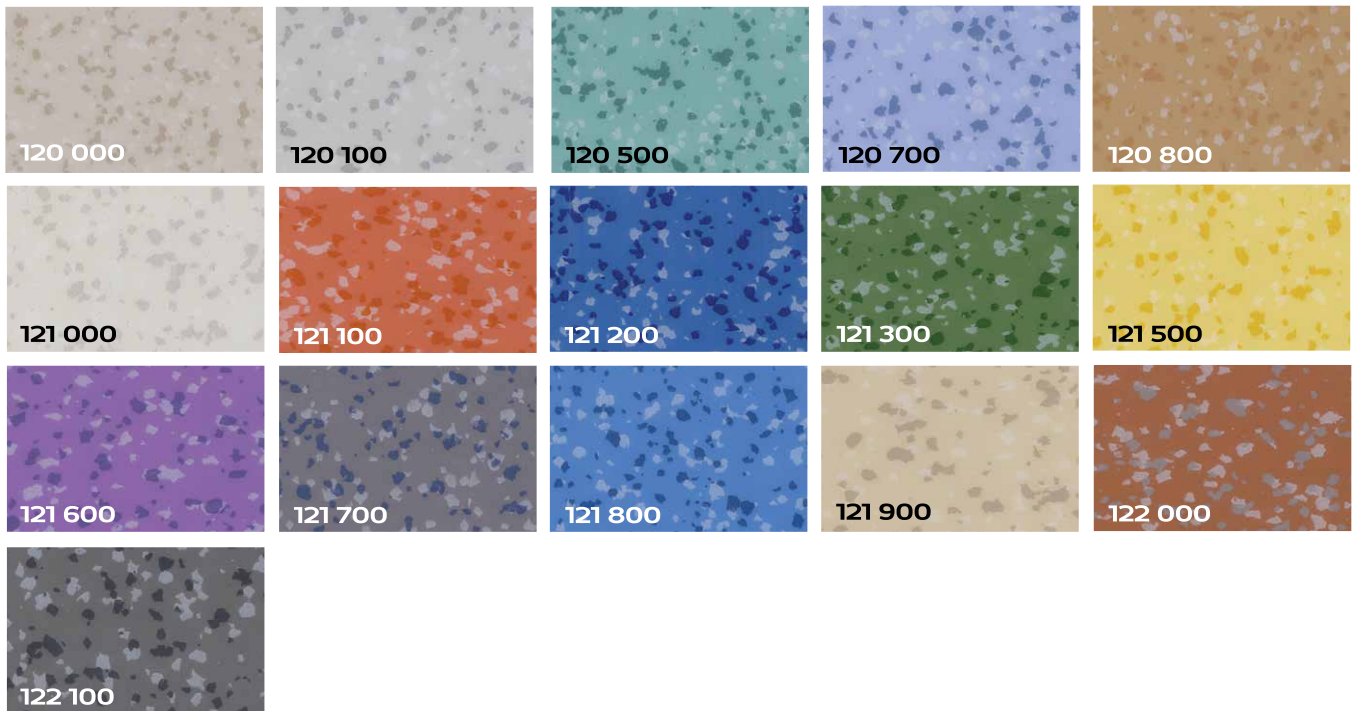

Многослойный компактный
виниловый пол

ASSOS (560 / 561)

NEO EFES (120 / 121 / 122)

** Real products may differ from above images. Please kindly note to ask for real products samples before confirming your order.