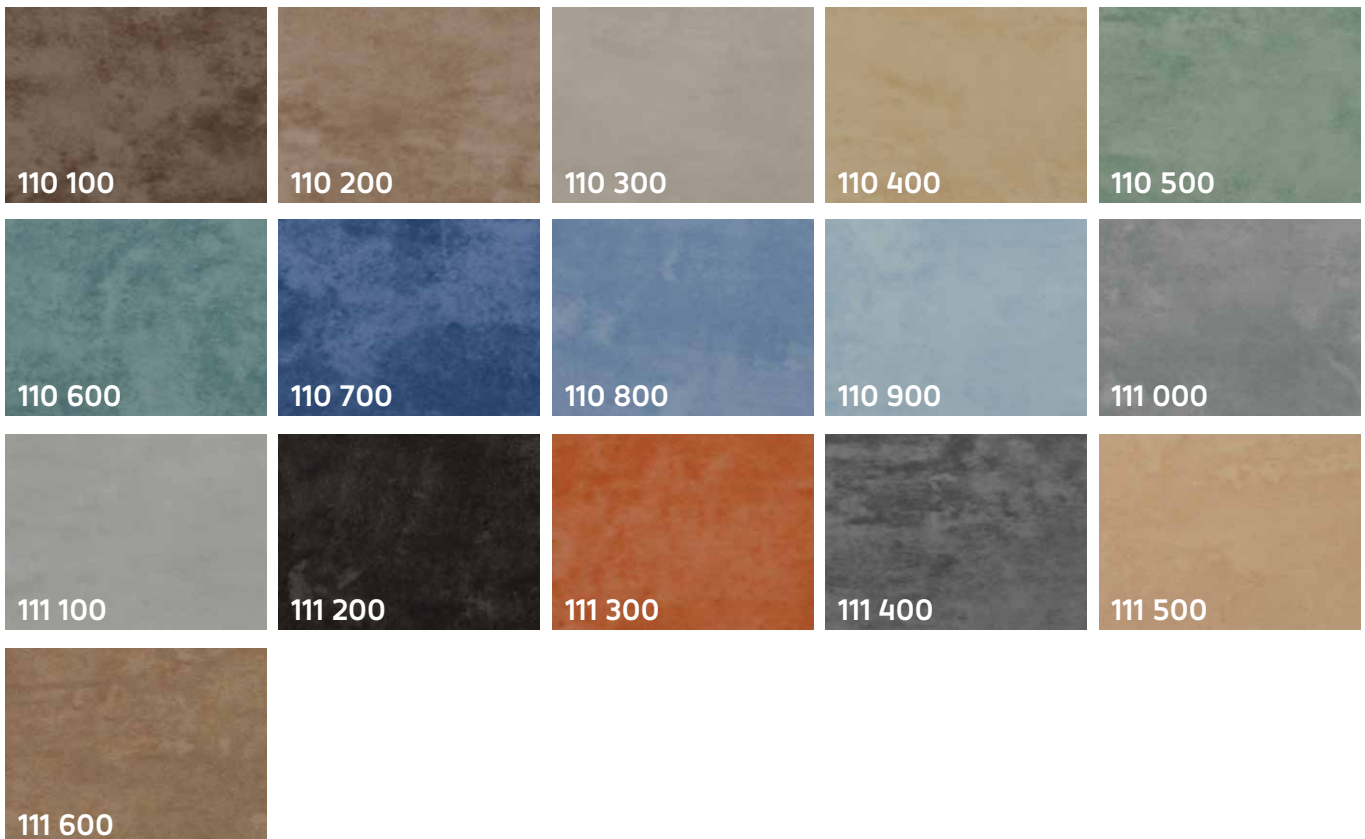

Многослойный компактный
виниловый пол

TIRETS (220 / 221)

MODERNO (110 / 111)

** Real products may differ from above images. Please kindly note to ask for real products samples before confirming your order.